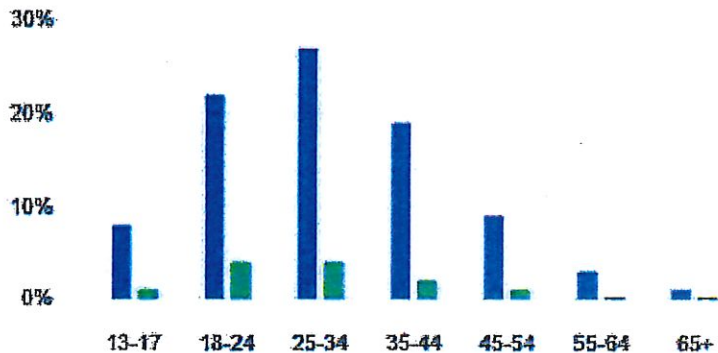

**View results**

You targeted men and women ages 13-65+ who live in 1 location.

Show full summary

This promotion ran for 3 days.

Your total budget for this promotion was 10.00 GBP.

Only the person who boosted this post can edit it.

1,574 **46** **£10.00**  
 People Reached (?) Engagements Total Spend (?)

Actions | People | Countries

87.8% Women 12.2% Men

Help Centre

Close

DESKTOP NEWS FEED

MOBILE NEWS FEED

South Lanarkshire College started with event.  
 Sponsored · €