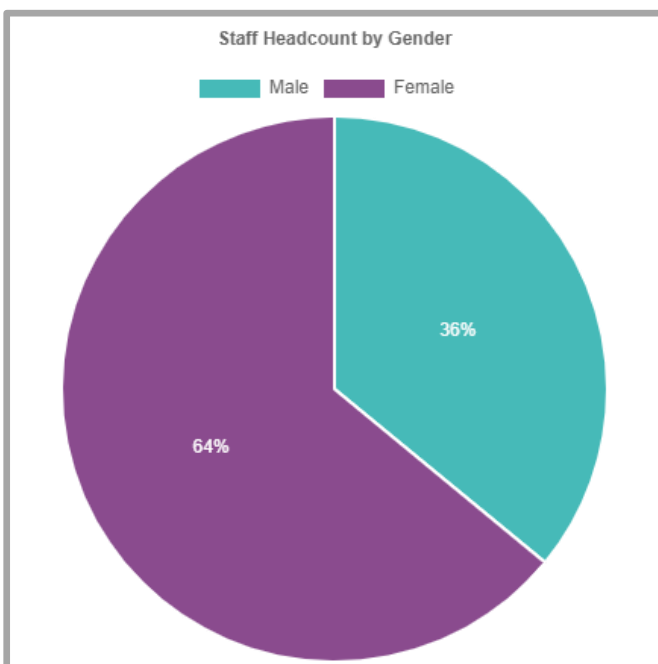

As at 2<sup>nd</sup> May 2019 the headcount within the College was 356.

**Headcount**

**Contractual Status**

**Gender**

**Staff Headcount by Gender**

Age