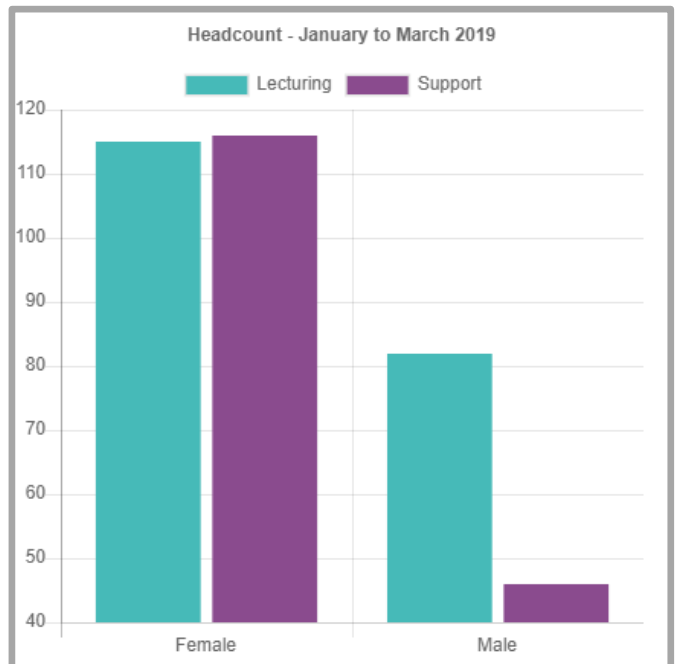

As at 2<sup>nd</sup> May 2019 the headcount within the College was 356.

**Headcount**

**Contractual Status**

**Gender**

**Staff Headcount by Gender**

Age