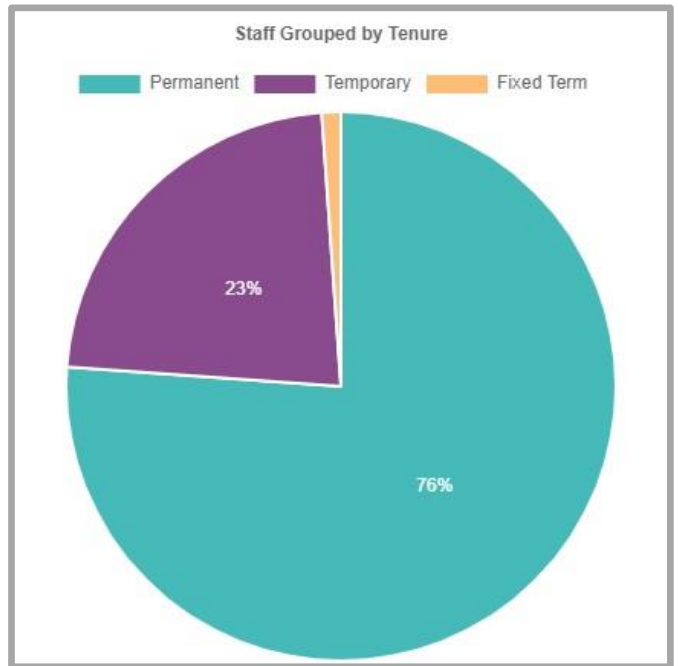

As at 2<sup>nd</sup> May 2019 the headcount within the College was 356.

**Headcount**

**Contractual Status**

**Gender**

**Staff Headcount by Gender**

Age