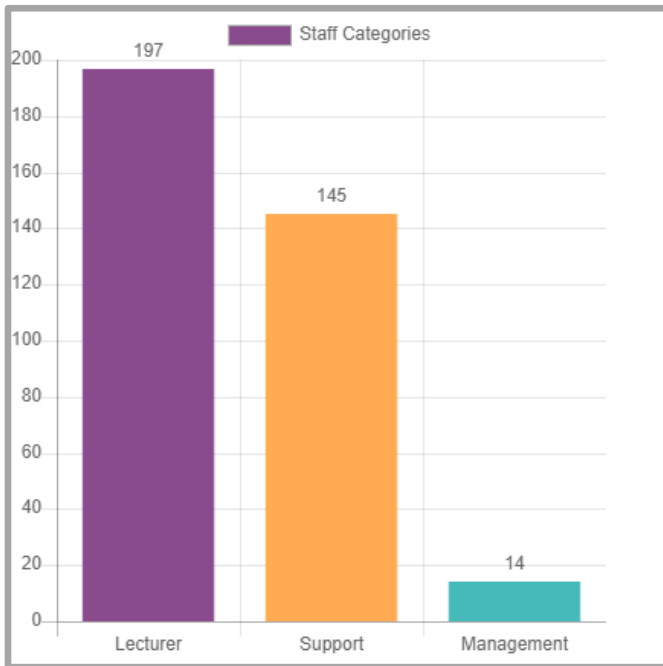

As at 2<sup>nd</sup> May 2019 the headcount within the College was 356.

**Headcount**

**Contractual Status**

**Gender**

**Staff Headcount by Gender**

Age