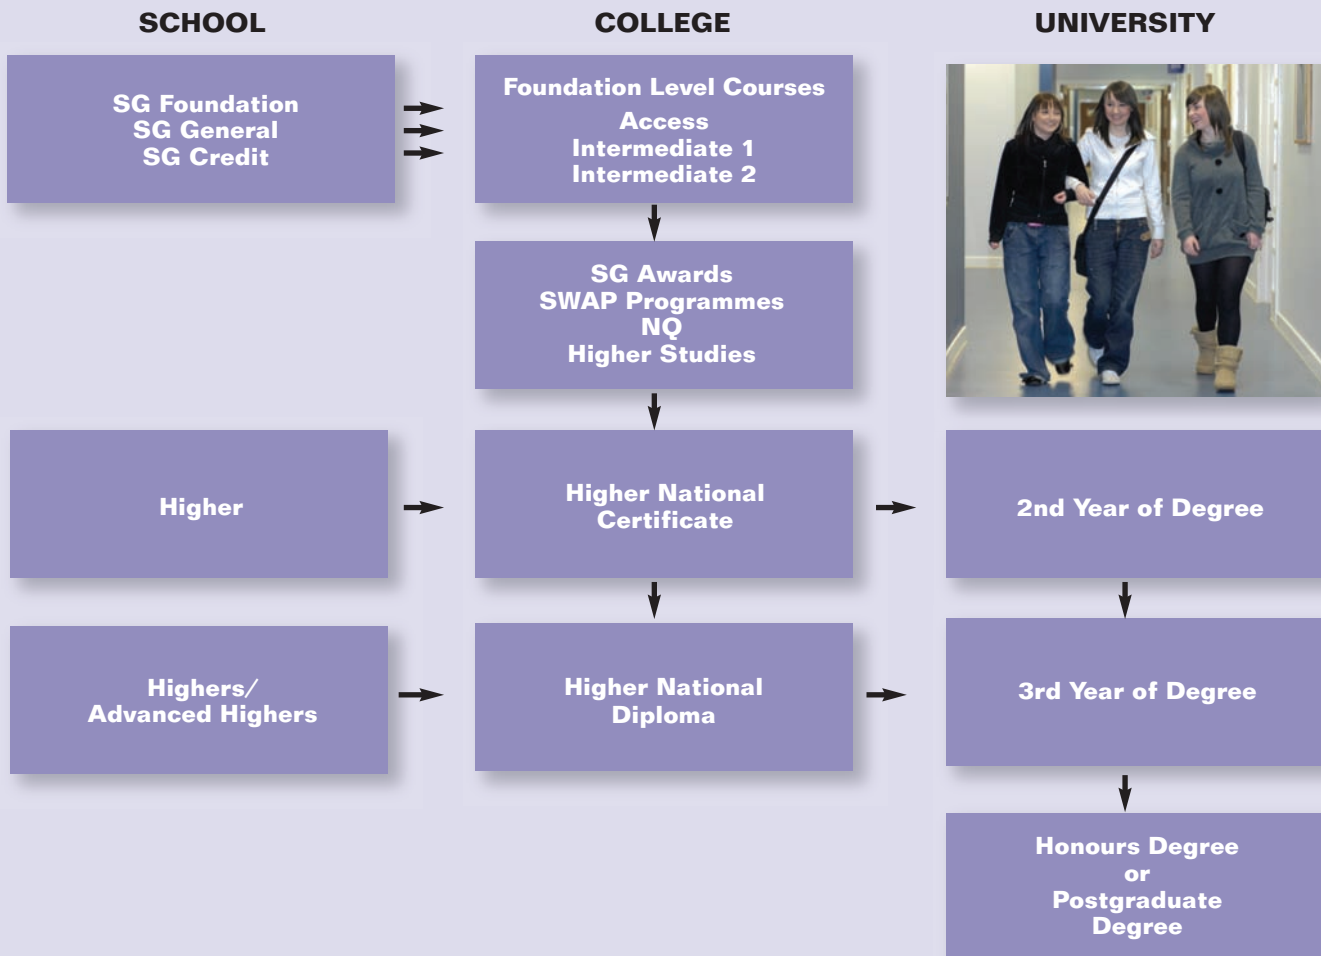

Progression from School through College studies to Degree level study

Depending on qualifications and previous experience students may enter our courses at various levels. We have strong links with a number of Universities and Higher Education Institutions who welcome successful HNC and HND students. Particularly strong links have been established with Glasgow Caledonian University and The University of the West of Scotland.

Mature students with relevant work experience may gain entry to a college course without the listed entry requirements at the discretion of the college. If you feel that this may apply to you, please consult with our Admissions Team, who can advise on the options available to you.